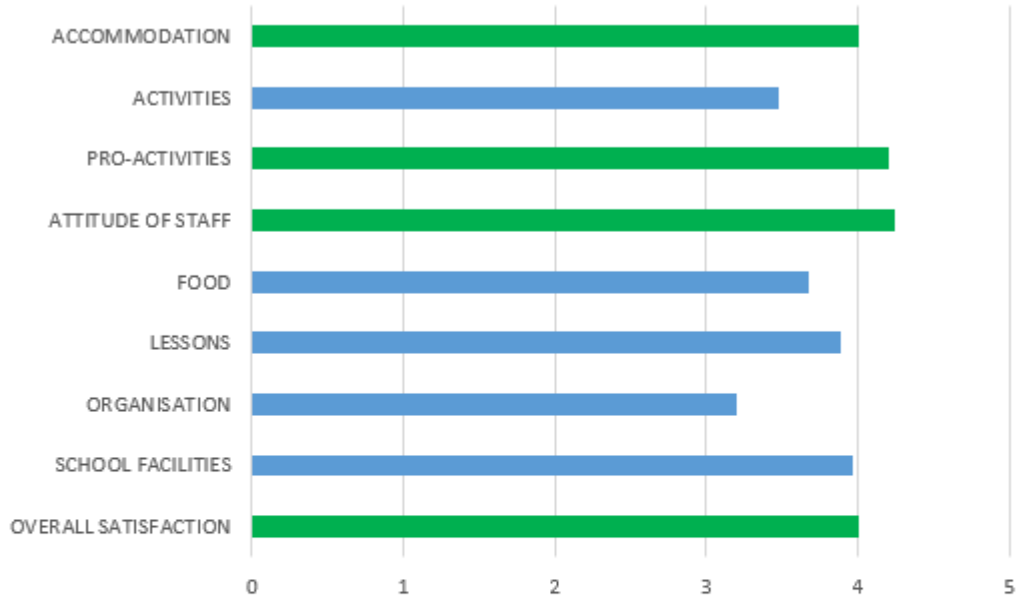

Accredited by the
BRITISH COUNCIL
for the teaching
of English in the UK

STUDENT SURVEYS 2022

Survey Queenswood Week 3